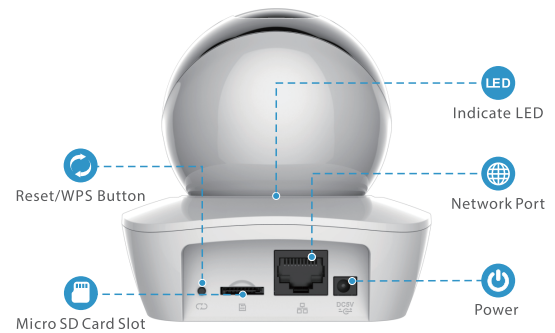

Back View

Specifications

Camera

1/3" 4Megapixel progressive CMOS
4MP(2688 x 1520)
Night Vision: 10m distance
3.6mm fixed lens
Field of View : 83°(H), 45°(V), 94°(D)
355°Pan & 90°Tilt

Video & Audio

Video Compression : H.265/H.264
Up to 20fps Frame Rate
16x Digital Zoom
Two-way Audio

Notice Management

Motion Detection
Configurable region and schedule

Network

1 x 100Mbps Ethernet port
Wi-Fi: IEEE802.11b/g/n, 50m open field
ONVIF Profile S&G, CGI
Easy4ip app: iOS, Android

Auxiliary Interface

Micro SD Slot (up to 128GB)
Built-in Mic & Speaker
WPS/Reset button

General

DC 5V2A Power supply
Power Consumption: <8W
Working Environment:-10°C~+45°C, Less than 95%RH
Dimensions: 94 × 94 × 94mm (3.7 × 3.7 × 3.7inch)
Weight: 240g (0.53lb)
CE, FCC, UL

What's in the box

- 1x Camera
- 1x Quick Start Guide
- 1x Power Adapter
- 1x USB Cable

- 1x Screw Package
- 1x Quick Installation Board
- 1x Installation Position Map